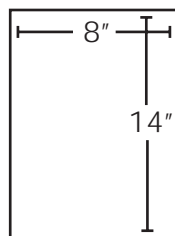

☐ Counter-Space Requirements

- 23 inches (height)
- 14 inches (depth)
- 8 inches (width)

Counter-Top

(Front)